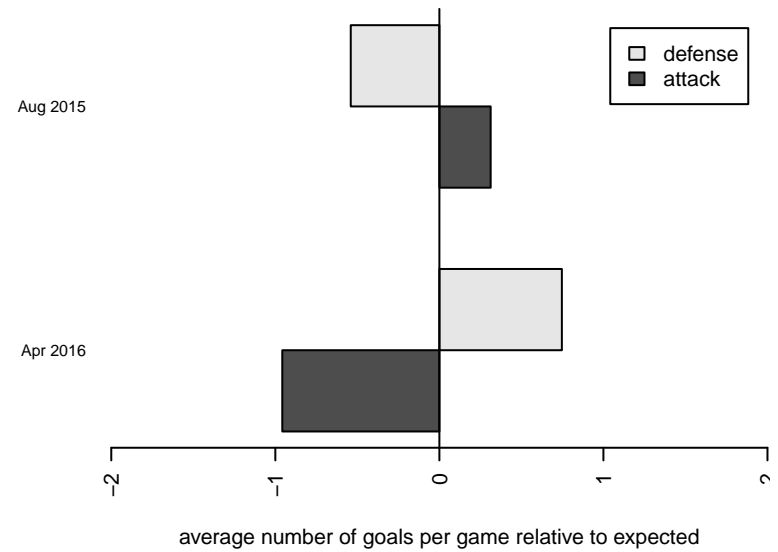

Venues played:  
 2015 Les Schwab NW Cup U16  
 2015 Spr PSPL-Inland U16

**SSC Shadow United Douglas G99**  
 Dots are actual minus expected GF (blue circles) and GA (red triangles).  
 Blue line is smoothed change in attack strength. Red is smoothed change in defense strength.

**attack and defense variance (black dot)  
relative to other teams  
and top 10 in region**

**attack and defense rating  
relative to others at age  
and all opponents in last 13 months**

**attack and defense rating  
relative to others at age  
and all opponents in last 13 months**

**Performance relative to 13 month average**

**Performance relative to 13 month average**

Distribution of opponents  
 Red = Lose zone, Blue = Win zone, Green = Even  
 Black line separates win/lose zones