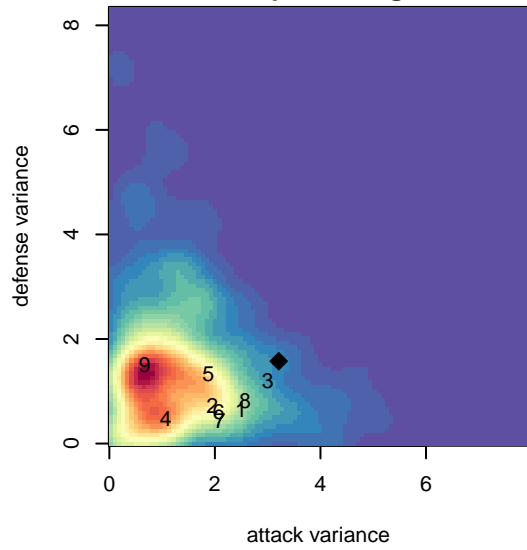

# SSC Shadow United Douglas G99

Spokane SC Shadow  
 Spokane, WA  
 G99 total strength=1536  
 attack=13.94 defense=11.78  
 spr league = Spr PSPL-Inland U16

alt names used:  
 SSC SHADOW DOUGLAS (WA)  
 Spokane Shadow UNITED Select Douglas

Venues played:  
 2015 Les Schwab NW Cup U16  
 2015 Spr PSPL-Inland U16

**SSC Shadow United Douglas G99**  
 Dots are actual minus expected GF (blue circles) and GA (red triangles).  
 Blue line is smoothed change in attack strength. Red is smoothed change in defense strength.

**attack and defense variance (black dot)  
relative to other teams  
and top 10 in region**

**attack and defense rating  
relative to others at age  
and all opponents in last 13 months**

**attack and defense rating  
relative to others at age  
and all opponents in last 13 months**