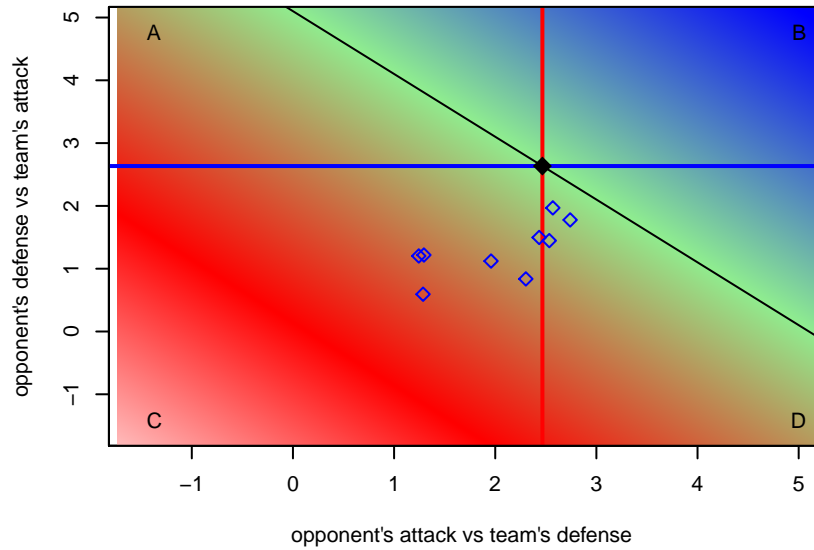

Venues played:  
 2015 Les Schwab NW Cup U16  
 2015 Spr PSPL-Inland U16

**SSC Shadow United Douglas G99**  
 Dots are actual minus expected GF (blue circles) and GA (red triangles).  
 Blue line is smoothed change in attack strength. Red is smoothed change in defense strength.

**attack and defense variance (black dot)  
relative to other teams  
and top 10 in region**

**attack and defense rating  
relative to others at age  
and all opponents in last 13 months**

**attack and defense rating  
relative to others at age  
and all opponents in last 13 months**

**Performance relative to 13 month average**

**Performance relative to 13 month average**

Distribution of opponents  
 Red = Lose zone, Blue = Win zone, Green = Even  
 Black line separates win/lose zones