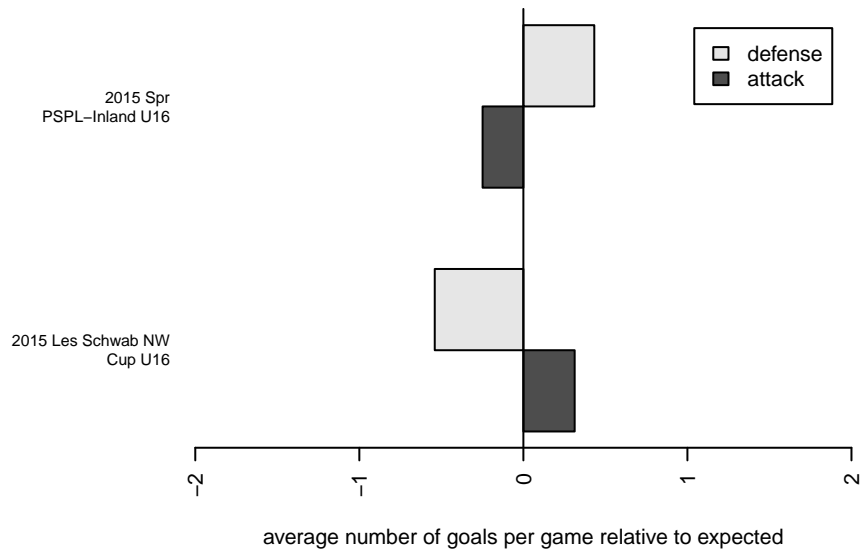

Venues played:  
 2015 Les Schwab NW Cup U16  
 2015 Spr PSPL-Inland U16

**SSC Shadow United Douglas G99**  
 Dots are actual minus expected GF (blue circles) and GA (red triangles).  
 Blue line is smoothed change in attack strength. Red is smoothed change in defense strength.

**attack and defense variance (black dot)  
relative to other teams  
and top 10 in region**

**attack and defense rating  
relative to others at age  
and all opponents in last 13 months**

**attack and defense rating  
relative to others at age  
and all opponents in last 13 months**

**Performance relative to 13 month average**

**Performance relative to 13 month average**

Distribution of opponents  
 Red = Lose zone, Blue = Win zone, Green = Even  
 Black line separates win/lose zones